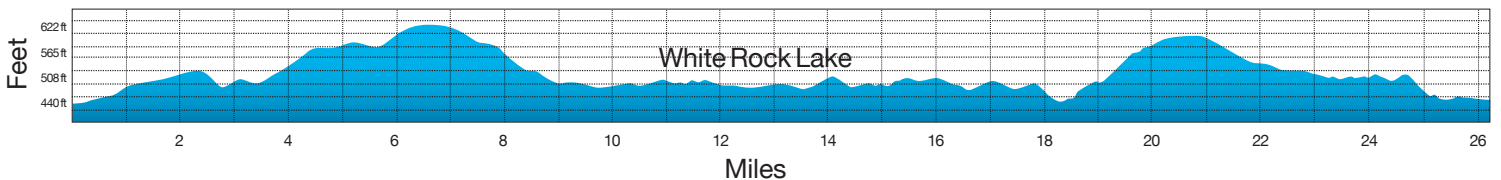

# DALLAS WHITE ROCK MARATHON MARATHON & 5-PERSON RELAY MAP

Sunday, December 14, 2008  
USATF TX07133ETM

-  Mile Markers
-  Aid Station
-  5-Person Relay Exchange
-  Marathon Course

## Elevation Map

Max 622 ft Min 440 ft Ascent 204 ft Descent 190 ft

Please Note: All mile marks, aid stations, and relay exchange positions are approximate on this map. Final course subject to change due to unanticipated construction or emergency situation.